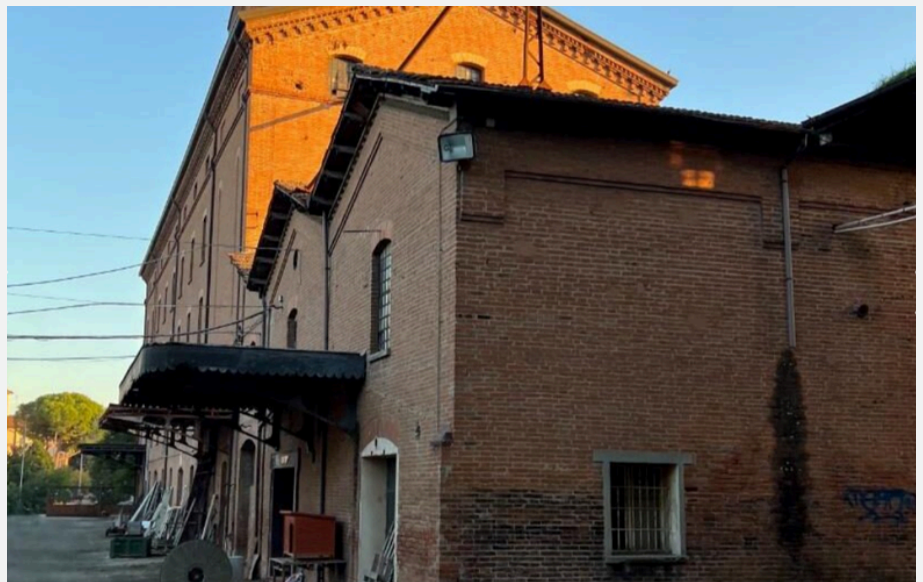

View from above

Buildings view

For information:

Telephone: +390516598541 / +39 3334715429
email: investinbologna@cittametropolitana.bo.it
www.investinbologna.it